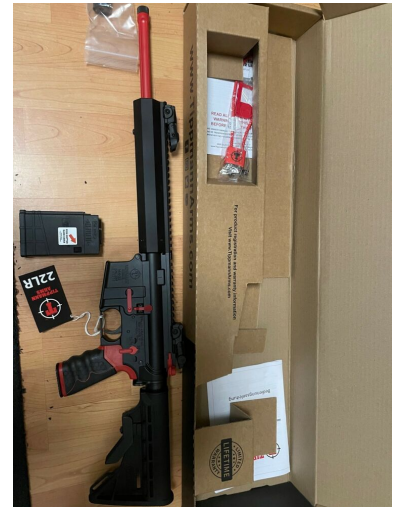

TIPPMANN

M4-22 Redline GS für Sportschützen - .22LR

Hersteller: Tippmann

Modell: M4-22 Redline GS für Sportschützen

Kaliber: .22lr

Zustand: neu

Abgabe nur an Inhaber einer Erwerbsberechtigung.

Beschreibung:

TIPPMANN A10119 M4-22 REDLINE Längere Ausführung mit mehr Leistung auf 100 Meter!

.22LR Semi Auto Germany Handguard

Inklusive TK AR 15 hive Grips

TK Game Changer Pro Compensator

Barrel Red Duracote Finish UVP 1069€

Sonstiges:

Tippmann Arms M4-REDLINE - (No Optics)

The M4-22 REDLINE is a joint collaboration between Tippmann Arms and Tandemkross with a goal to offer the M4-22 in a competition ready configuration. The M4-22 REDLINE features the TK "Game Changer PRO" Compensator and the ultra-comfortable TK AR15 "hiveGrips", 16" red Fluted barrel, and red accents.

The M4-22 REDLINE a premium .22 caliber semi-automatic tactical rimfire rifle with aluminum upper and lower receivers and all the features of a true M4. The M4-22 REDLINE is largely mil-spec compatible and will accept most AR15 stocks, handguards, and sights. The M4-22 REDLINE has the look, feel and controls of a true M4.

Features and Specifications[]- 16" Fluted 4150 Solid Steel Barrel with Red Duracoat Finish[]- TK AR15 "hiveGrips" Red/Black[]- TK "Game Changer PRO" Compensator

Waffe und Deutscher Handschutz 16" 40,6cm
1-16"Twist

969,00 EUR*

* inkl. MwSt.; zzgl. Versandkosten

Anbieterinformationen

WSK Waffen Sprenger Kirchdorf

Hochstraße 1
93348 Kirchdorf
Bayern

Telefon:

0159-04795929

E-Mail:

WSK-Waffen@gmx.de

Webseite:

WSK-Waffen.de